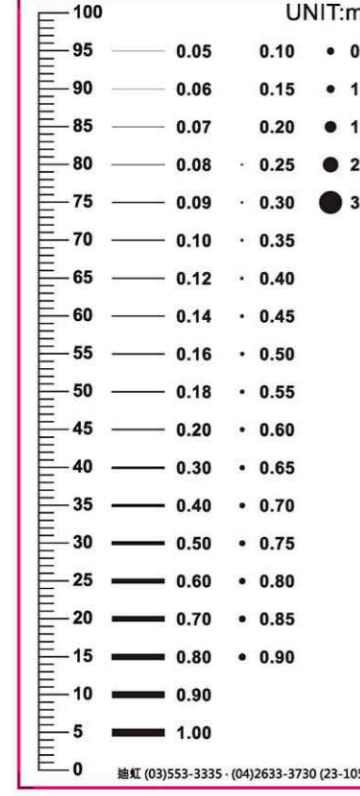

料號: 11-070701  
尺寸: 70x70mm

料號: 21-090551  
尺寸: 90x55mm

料號: 21-090552  
尺寸: 90x55mm

料號: 22-130501  
尺寸: 130x50mm

料號: 22-130502  
尺寸: 130x50mm

料號: 22-130503  
尺寸: 130x50mm

料號: 22-130504  
尺寸: 130x50mm

料號: 22-130505  
尺寸: 130x50mm

料號: 22-130506  
尺寸: 130x50mm

料號: 23-105501  
尺寸: 105x50mm

料號: 23-105502  
尺寸: 105x50mm

料號: 23-105503  
尺寸: 105x50mm

料號: 23-105504  
尺寸: 105x50mm

料號: 41-110751  
尺寸: 110x75mm

料號: 42-135751  
尺寸: 135x75mm

迪虹企業有限公司  
電話: (03) 553-3335  
傳真: (03) 656-3199

迪虹科技有限公司  
電話: (04) 2633-3730  
傳真: (04) 2633-3720

料號: 51-125801  
尺寸: 125x80mm

料號: 51-125802  
尺寸: 125x80mm

料號: 51-125803  
尺寸: 125x80mm

料號: 51-125804  
尺寸: 125x80mm

料號: 51-125805  
尺寸: 125x80mm

料號: 51-125806  
尺寸: 125x80mm

料號: 52-105001  
尺寸: 105x100mm

料號: 52-105002  
尺寸: 105x100mm

料號: 61-155751  
尺寸: 155x75mm

料號: 61-155752  
尺寸: 155x75mm

料號: 81-190501  
尺寸: 190x150mm

料號: 71-120201  
尺寸: 120x120mm

料號: 82-150301  
尺寸: 150x130mm