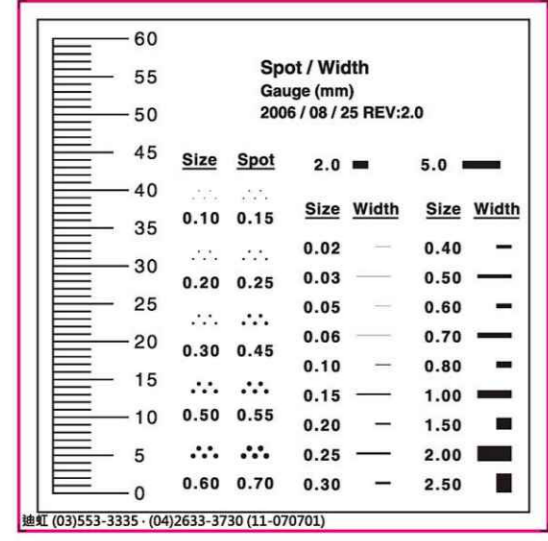

料號: 11-070701  
尺寸: 70x70mm

料號: 21-090551  
尺寸: 90x55mm

料號: 21-090552  
尺寸: 90x55mm

料號: 22-130501  
尺寸: 130x50mm

料號: 22-130502  
尺寸: 130x50mm

料號: 22-130503  
尺寸: 130x50mm

料號: 22-130504  
尺寸: 130x50mm

料號: 22-130505  
尺寸: 130x50mm

料號: 22-130506  
尺寸: 130x50mm

料號: 23-105501  
尺寸: 105x50mm

料號: 23-105502  
尺寸: 105x50mm

料號: 23-105503  
尺寸: 105x50mm

料號: 23-105504  
尺寸: 105x50mm

料號: 41-110751  
尺寸: 110x75mm

料號: 42-135751  
尺寸: 135x75mm

迪虹企業有限公司  
電話: (03) 553-3335  
傳真: (03) 656-3199

迪虹科技有限公司  
電話: (04) 2633-3730  
傳真: (04) 2633-3720

料號: 51-125801  
尺寸: 125x80mm

料號: 51-125802  
尺寸: 125x80mm

料號: 51-125803  
尺寸: 125x80mm

料號: 51-125804  
尺寸: 125x80mm

料號: 51-125805  
尺寸: 125x80mm

料號: 51-125806  
尺寸: 125x80mm

料號: 52-105001  
尺寸: 105x100mm

料號: 52-105002  
尺寸: 105x100mm

料號: 61-155751  
尺寸: 155x75mm

料號: 61-155752  
尺寸: 155x75mm

料號: 81-190501  
尺寸: 190x150mm

料號: 71-120201  
尺寸: 120x120mm

料號: 82-150301  
尺寸: 150x130mm