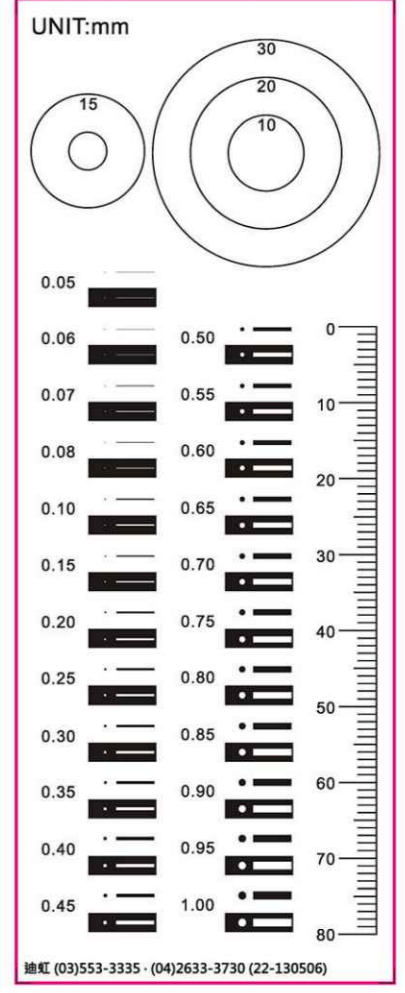

料號: 11-070701  
尺寸: 70x70mm

料號: 21-090551  
尺寸: 90x55mm

料號: 21-090552  
尺寸: 90x55mm

料號: 22-130501  
尺寸: 130x50mm

料號: 22-130502  
尺寸: 130x50mm

料號: 22-130503  
尺寸: 130x50mm

料號: 22-130504  
尺寸: 130x50mm

料號: 22-130505  
尺寸: 130x50mm

料號: 22-130506  
尺寸: 130x50mm

料號: 23-105501  
尺寸: 105x50mm

料號: 23-105502  
尺寸: 105x50mm

料號: 23-105503  
尺寸: 105x50mm

料號: 23-105504  
尺寸: 105x50mm

料號: 41-110751  
尺寸: 110x75mm

料號: 42-135751  
尺寸: 135x75mm

迪虹企業有限公司  
電話: (03) 553-3335  
傳真: (03) 656-3199

迪虹科技有限公司  
電話: (04) 2633-3730  
傳真: (04) 2633-3720

料號: 51-125801  
尺寸: 125x80mm

料號: 51-125802  
尺寸: 125x80mm

料號: 51-125803  
尺寸: 125x80mm

料號: 51-125804  
尺寸: 125x80mm

料號: 51-125805  
尺寸: 125x80mm

料號: 51-125806  
尺寸: 125x80mm

料號: 52-105001  
尺寸: 105x100mm

料號: 52-105002  
尺寸: 105x100mm

料號: 61-155751  
尺寸: 155x75mm

料號: 61-155752  
尺寸: 155x75mm

料號: 81-190501  
尺寸: 190x150mm

料號: 71-120201  
尺寸: 120x120mm

料號: 82-150301  
尺寸: 150x130mm