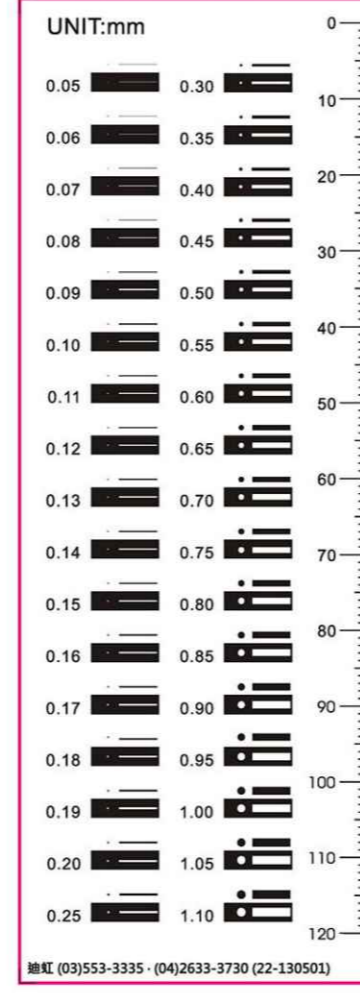

料號: 11-070701  
尺寸: 70x70mm

料號: 21-090551  
尺寸: 90x55mm

料號: 21-090552  
尺寸: 90x55mm

料號: 22-130501  
尺寸: 130x50mm

料號: 22-130502  
尺寸: 130x50mm

料號: 22-130503  
尺寸: 130x50mm

料號: 22-130504  
尺寸: 130x50mm

料號: 22-130505  
尺寸: 130x50mm

料號: 22-130506  
尺寸: 130x50mm

料號: 23-105501  
尺寸: 105x50mm

料號: 23-105502  
尺寸: 105x50mm

料號: 23-105503  
尺寸: 105x50mm

料號: 23-105504  
尺寸: 105x50mm

料號: 41-110751  
尺寸: 110x75mm

料號: 42-135751  
尺寸: 135x75mm

迪虹企業有限公司  
電話: (03) 553-3335  
傳真: (03) 656-3199

迪虹科技有限公司  
電話: (04) 2633-3730  
傳真: (04) 2633-3720

料號: 51-125801  
尺寸: 125x80mm

料號: 51-125802  
尺寸: 125x80mm

料號: 51-125803  
尺寸: 125x80mm

料號: 51-125804  
尺寸: 125x80mm

料號: 51-125805  
尺寸: 125x80mm

料號: 51-125806  
尺寸: 125x80mm

料號: 52-105001  
尺寸: 105x100mm

料號: 52-105002  
尺寸: 105x100mm

料號: 61-155751  
尺寸: 155x75mm

料號: 61-155752  
尺寸: 155x75mm

料號: 81-190501  
尺寸: 190x150mm

料號: 71-120201  
尺寸: 120x120mm

料號: 82-150301  
尺寸: 150x130mm