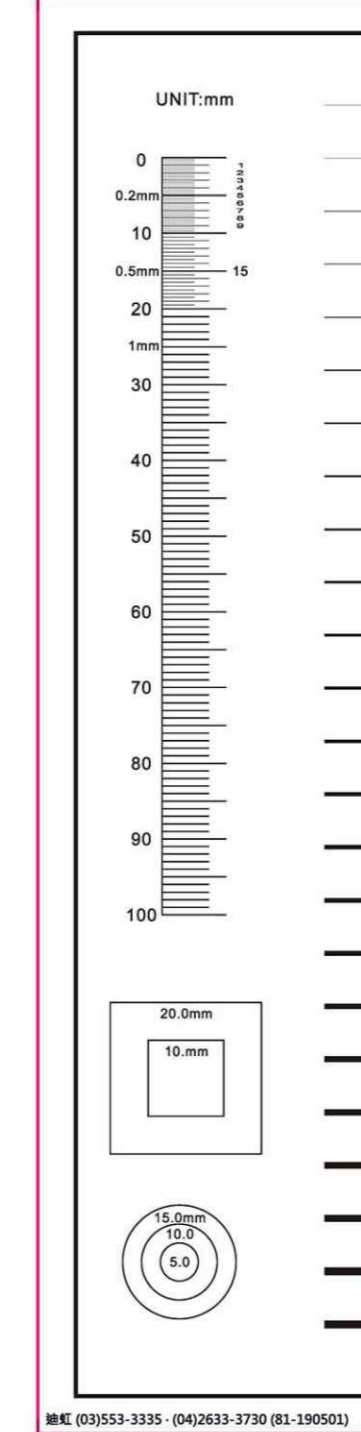

料號: 11-070701  
尺寸: 70x70mm

料號: 21-090551  
尺寸: 90x55mm

料號: 21-090552  
尺寸: 90x55mm

料號: 22-130501  
尺寸: 130x50mm

料號: 22-130502  
尺寸: 130x50mm

料號: 22-130503  
尺寸: 130x50mm

料號: 22-130504  
尺寸: 130x50mm

料號: 22-130505  
尺寸: 130x50mm

料號: 22-130506  
尺寸: 130x50mm

料號: 23-105501  
尺寸: 105x50mm

料號: 23-105502  
尺寸: 105x50mm

料號: 23-105503  
尺寸: 105x50mm

料號: 23-105504  
尺寸: 105x50mm

料號: 41-110751  
尺寸: 110x75mm

料號: 42-135751  
尺寸: 135x75mm

迪虹企業有限公司  
電話: (03) 553-3335  
傳真: (03) 656-3199

迪虹科技有限公司  
電話: (04) 2633-3730  
傳真: (04) 2633-3720

料號: 51-125801  
尺寸: 125x80mm

料號: 51-125802  
尺寸: 125x80mm

料號: 51-125803  
尺寸: 125x80mm

料號: 51-125804  
尺寸: 125x80mm

料號: 51-125805  
尺寸: 125x80mm

料號: 51-125806  
尺寸: 125x80mm

料號: 52-105001  
尺寸: 105x100mm

料號: 52-105002  
尺寸: 105x100mm

料號: 61-155751  
尺寸: 155x75mm

料號: 61-155752  
尺寸: 155x75mm

料號: 81-190501  
尺寸: 190x150mm

料號: 71-120201  
尺寸: 120x120mm

料號: 82-150301  
尺寸: 150x130mm