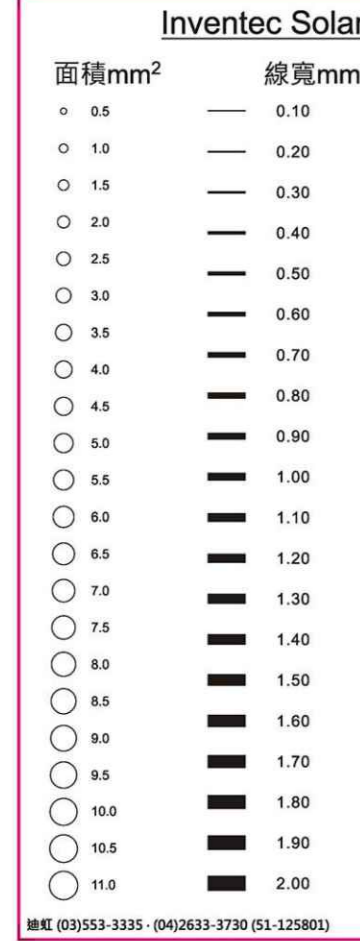

料號: 11-070701  
尺寸: 70x70mm

料號: 21-090551  
尺寸: 90x55mm

料號: 21-090552  
尺寸: 90x55mm

料號: 22-130501  
尺寸: 130x50mm

料號: 22-130502  
尺寸: 130x50mm

料號: 22-130503  
尺寸: 130x50mm

料號: 22-130504  
尺寸: 130x50mm

料號: 22-130505  
尺寸: 130x50mm

料號: 22-130506  
尺寸: 130x50mm

料號: 23-105501  
尺寸: 105x50mm

料號: 23-105502  
尺寸: 105x50mm

料號: 23-105503  
尺寸: 105x50mm

料號: 23-105504  
尺寸: 105x50mm

料號: 41-110751  
尺寸: 110x75mm

料號: 42-135751  
尺寸: 135x75mm

迪虹企業有限公司  
電話: (03) 553-3335  
傳真: (03) 656-3199

迪虹科技有限公司  
電話: (04) 2633-3730  
傳真: (04) 2633-3720

料號: 51-125801  
尺寸: 125x80mm

料號: 51-125802  
尺寸: 125x80mm

料號: 51-125803  
尺寸: 125x80mm

料號: 51-125804  
尺寸: 125x80mm

料號: 51-125805  
尺寸: 125x80mm

料號: 51-125806  
尺寸: 125x80mm

料號: 52-105001  
尺寸: 105x100mm

料號: 52-105002  
尺寸: 105x100mm

料號: 61-155751  
尺寸: 155x75mm

料號: 61-155752  
尺寸: 155x75mm

料號: 81-190501  
尺寸: 190x150mm

料號: 71-120201  
尺寸: 120x120mm

料號: 82-150301  
尺寸: 150x130mm