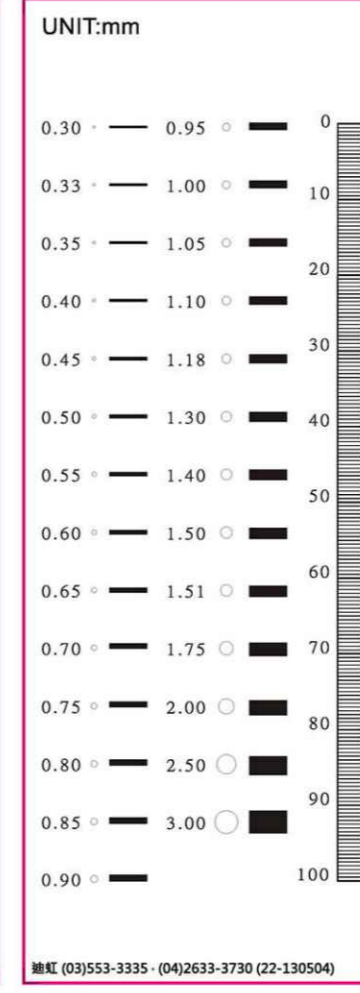

料號: 11-070701  
尺寸: 70x70mm

料號: 21-090551  
尺寸: 90x55mm

料號: 21-090552  
尺寸: 90x55mm

料號: 22-130501  
尺寸: 130x50mm

料號: 22-130502  
尺寸: 130x50mm

料號: 22-130503  
尺寸: 130x50mm

料號: 22-130504  
尺寸: 130x50mm

料號: 22-130505  
尺寸: 130x50mm

料號: 22-130506  
尺寸: 130x50mm

料號: 23-105501  
尺寸: 105x50mm

料號: 23-105502  
尺寸: 105x50mm

料號: 23-105503  
尺寸: 105x50mm

料號: 23-105504  
尺寸: 105x50mm

料號: 41-110751  
尺寸: 110x75mm

料號: 42-135751  
尺寸: 135x75mm

迪虹企業有限公司  
電話: (03) 553-3335  
傳真: (03) 656-3199

迪虹科技有限公司  
電話: (04) 2633-3730  
傳真: (04) 2633-3720

料號: 51-125801  
尺寸: 125x80mm

料號: 51-125802  
尺寸: 125x80mm

料號: 51-125803  
尺寸: 125x80mm

料號: 51-125804  
尺寸: 125x80mm

料號: 51-125805  
尺寸: 125x80mm

料號: 51-125806  
尺寸: 125x80mm

料號: 52-105001  
尺寸: 105x100mm

料號: 52-105002  
尺寸: 105x100mm

料號: 61-155751  
尺寸: 155x75mm

料號: 61-155752  
尺寸: 155x75mm

料號: 81-190501  
尺寸: 190x150mm

料號: 71-120201  
尺寸: 120x120mm

料號: 82-150301  
尺寸: 150x130mm