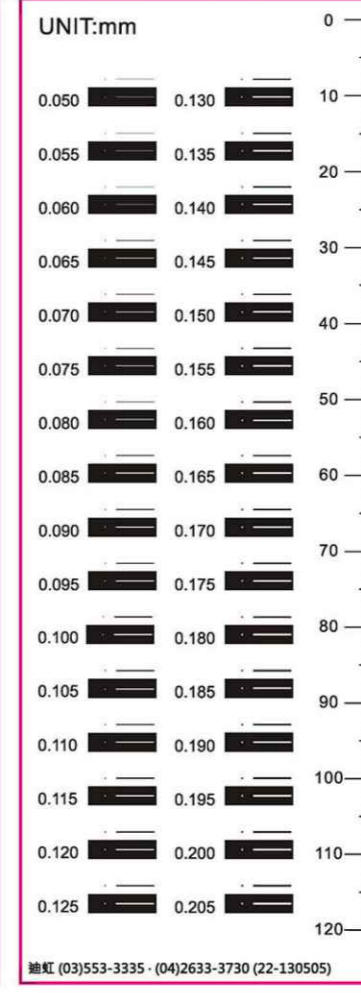

料號: 11-070701  
尺寸: 70x70mm

料號: 21-090551  
尺寸: 90x55mm

料號: 21-090552  
尺寸: 90x55mm

料號: 22-130501  
尺寸: 130x50mm

料號: 22-130502  
尺寸: 130x50mm

料號: 22-130503  
尺寸: 130x50mm

料號: 22-130504  
尺寸: 130x50mm

料號: 22-130505  
尺寸: 130x50mm

料號: 22-130506  
尺寸: 130x50mm

料號: 23-105501  
尺寸: 105x50mm

料號: 23-105502  
尺寸: 105x50mm

料號: 23-105503  
尺寸: 105x50mm

料號: 23-105504  
尺寸: 105x50mm

料號: 41-110751  
尺寸: 110x75mm

料號: 42-135751  
尺寸: 135x75mm

迪虹企業有限公司  
電話: (03) 553-3335  
傳真: (03) 656-3199

迪虹科技有限公司  
電話: (04) 2633-3730  
傳真: (04) 2633-3720

料號: 51-125801  
尺寸: 125x80mm

料號: 51-125802  
尺寸: 125x80mm

料號: 51-125803  
尺寸: 125x80mm

料號: 51-125804  
尺寸: 125x80mm

料號: 51-125805  
尺寸: 125x80mm

料號: 51-125806  
尺寸: 125x80mm

料號: 52-105001  
尺寸: 105x100mm

料號: 52-105002  
尺寸: 105x100mm

料號: 61-155751  
尺寸: 155x75mm

料號: 61-155752  
尺寸: 155x75mm

料號: 81-190501  
尺寸: 190x150mm

料號: 71-120201  
尺寸: 120x120mm

料號: 82-150301  
尺寸: 150x130mm