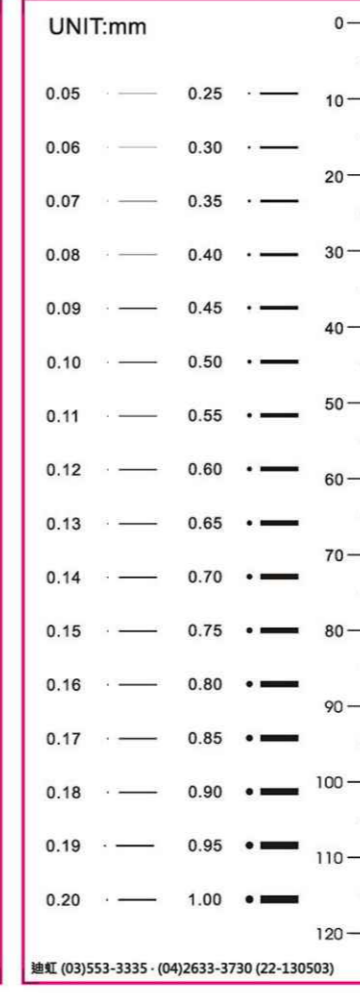

料號: 11-070701  
尺寸: 70x70mm

料號: 21-090551  
尺寸: 90x55mm

料號: 21-090552  
尺寸: 90x55mm

料號: 22-130501  
尺寸: 130x50mm

料號: 22-130502  
尺寸: 130x50mm

料號: 22-130503  
尺寸: 130x50mm

料號: 22-130504  
尺寸: 130x50mm

料號: 22-130505  
尺寸: 130x50mm

料號: 22-130506  
尺寸: 130x50mm

料號: 23-105501  
尺寸: 105x50mm

料號: 23-105502  
尺寸: 105x50mm

料號: 23-105503  
尺寸: 105x50mm

料號: 23-105504  
尺寸: 105x50mm

料號: 41-110751  
尺寸: 110x75mm

料號: 42-135751  
尺寸: 135x75mm

迪虹企業有限公司  
電話: (03) 553-3335  
傳真: (03) 656-3199

迪虹科技有限公司  
電話: (04) 2633-3730  
傳真: (04) 2633-3720

料號: 51-125801  
尺寸: 125x80mm

料號: 51-125802  
尺寸: 125x80mm

料號: 51-125803  
尺寸: 125x80mm

料號: 51-125804  
尺寸: 125x80mm

料號: 51-125805  
尺寸: 125x80mm

料號: 51-125806  
尺寸: 125x80mm

料號: 52-105001  
尺寸: 105x100mm

料號: 52-105002  
尺寸: 105x100mm

料號: 61-155751  
尺寸: 155x75mm

料號: 61-155752  
尺寸: 155x75mm

料號: 81-190501  
尺寸: 190x150mm

料號: 71-120201  
尺寸: 120x120mm

料號: 82-150301  
尺寸: 150x130mm