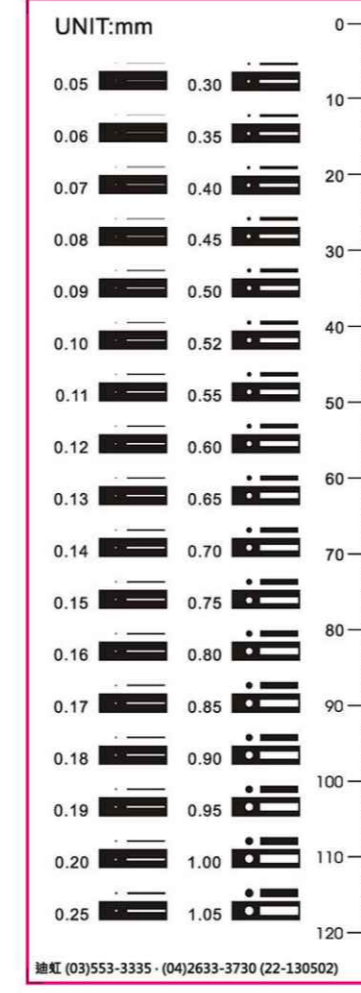

料號: 11-070701  
尺寸: 70x70mm

料號: 21-090551  
尺寸: 90x55mm

料號: 21-090552  
尺寸: 90x55mm

料號: 22-130501  
尺寸: 130x50mm

料號: 22-130502  
尺寸: 130x50mm

料號: 22-130503  
尺寸: 130x50mm

料號: 22-130504  
尺寸: 130x50mm

料號: 22-130505  
尺寸: 130x50mm

料號: 22-130506  
尺寸: 130x50mm

料號: 23-105501  
尺寸: 105x50mm

料號: 23-105502  
尺寸: 105x50mm

料號: 23-105503  
尺寸: 105x50mm

料號: 23-105504  
尺寸: 105x50mm

料號: 41-110751  
尺寸: 110x75mm

料號: 42-135751  
尺寸: 135x75mm

迪虹企業有限公司  
電話: (03) 553-3335  
傳真: (03) 656-3199

迪虹科技有限公司  
電話: (04) 2633-3730  
傳真: (04) 2633-3720

料號: 51-125801  
尺寸: 125x80mm

料號: 51-125802  
尺寸: 125x80mm

料號: 51-125803  
尺寸: 125x80mm

料號: 51-125804  
尺寸: 125x80mm

料號: 51-125805  
尺寸: 125x80mm

料號: 51-125806  
尺寸: 125x80mm

料號: 52-105001  
尺寸: 105x100mm

料號: 52-105002  
尺寸: 105x100mm

料號: 61-155751  
尺寸: 155x75mm

料號: 61-155752  
尺寸: 155x75mm

料號: 81-190501  
尺寸: 190x150mm

料號: 71-120201  
尺寸: 120x120mm

料號: 82-150301  
尺寸: 150x130mm