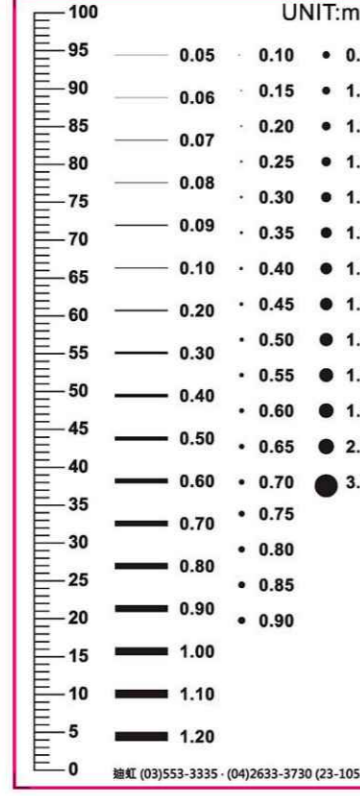

料號: 11-070701  
尺寸: 70x70mm

料號: 21-090551  
尺寸: 90x55mm

料號: 21-090552  
尺寸: 90x55mm

料號: 22-130501  
尺寸: 130x50mm

料號: 22-130502  
尺寸: 130x50mm

料號: 22-130503  
尺寸: 130x50mm

料號: 22-130504  
尺寸: 130x50mm

料號: 22-130505  
尺寸: 130x50mm

料號: 22-130506  
尺寸: 130x50mm

料號: 23-105501  
尺寸: 105x50mm

料號: 23-105502  
尺寸: 105x50mm

料號: 23-105503  
尺寸: 105x50mm

料號: 23-105504  
尺寸: 105x50mm

料號: 41-110751  
尺寸: 110x75mm

料號: 42-135751  
尺寸: 135x75mm

迪虹企業有限公司  
電話: (03) 553-3335  
傳真: (03) 656-3199

迪虹科技有限公司  
電話: (04) 2633-3730  
傳真: (04) 2633-3720

料號: 51-125801  
尺寸: 125x80mm

料號: 51-125802  
尺寸: 125x80mm

料號: 51-125803  
尺寸: 125x80mm

料號: 51-125804  
尺寸: 125x80mm

料號: 51-125805  
尺寸: 125x80mm

料號: 51-125806  
尺寸: 125x80mm

料號: 52-105001  
尺寸: 105x100mm

料號: 52-105002  
尺寸: 105x100mm

料號: 61-155751  
尺寸: 155x75mm

料號: 61-155752  
尺寸: 155x75mm

料號: 81-190501  
尺寸: 190x150mm

料號: 71-120201  
尺寸: 120x120mm

料號: 82-150301  
尺寸: 150x130mm