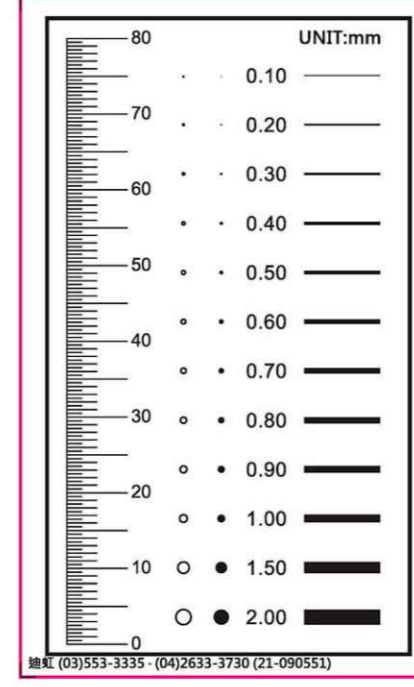

料號: 11-070701  
尺寸: 70x70mm

料號: 21-090551  
尺寸: 90x55mm

料號: 21-090552  
尺寸: 90x55mm

料號: 22-130501  
尺寸: 130x50mm

料號: 22-130502  
尺寸: 130x50mm

料號: 22-130503  
尺寸: 130x50mm

料號: 22-130504  
尺寸: 130x50mm

料號: 22-130505  
尺寸: 130x50mm

料號: 22-130506  
尺寸: 130x50mm

料號: 23-105501  
尺寸: 105x50mm

料號: 23-105502  
尺寸: 105x50mm

料號: 23-105503  
尺寸: 105x50mm

料號: 23-105504  
尺寸: 105x50mm

料號: 41-110751  
尺寸: 110x75mm

料號: 42-135751  
尺寸: 135x75mm

迪虹企業有限公司  
電話: (03) 553-3335  
傳真: (03) 656-3199

迪虹科技有限公司  
電話: (04) 2633-3730  
傳真: (04) 2633-3720

料號: 51-125801  
尺寸: 125x80mm

料號: 51-125802  
尺寸: 125x80mm

料號: 51-125803  
尺寸: 125x80mm

料號: 51-125804  
尺寸: 125x80mm

料號: 51-125805  
尺寸: 125x80mm

料號: 51-125806  
尺寸: 125x80mm

料號: 52-105001  
尺寸: 105x100mm

料號: 52-105002  
尺寸: 105x100mm

料號: 61-155751  
尺寸: 155x75mm

料號: 61-155752  
尺寸: 155x75mm

料號: 81-190501  
尺寸: 190x150mm

料號: 71-120201  
尺寸: 120x120mm

料號: 82-150301  
尺寸: 150x130mm