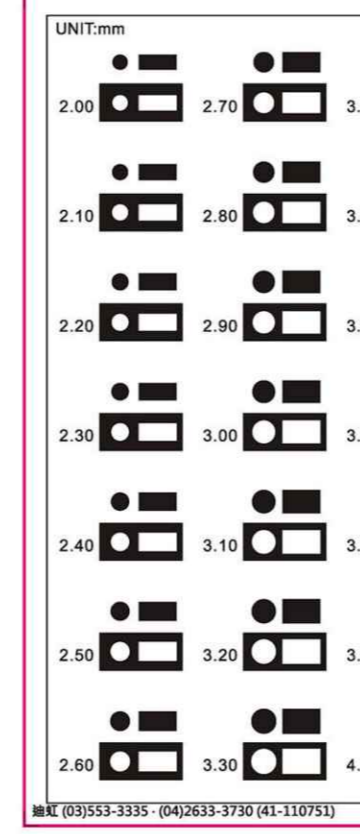

料號: 11-070701  
尺寸: 70x70mm

料號: 21-090551  
尺寸: 90x55mm

料號: 21-090552  
尺寸: 90x55mm

料號: 22-130501  
尺寸: 130x50mm

料號: 22-130502  
尺寸: 130x50mm

料號: 22-130503  
尺寸: 130x50mm

料號: 22-130504  
尺寸: 130x50mm

料號: 22-130505  
尺寸: 130x50mm

料號: 22-130506  
尺寸: 130x50mm

料號: 23-105501  
尺寸: 105x50mm

料號: 23-105502  
尺寸: 105x50mm

料號: 23-105503  
尺寸: 105x50mm

料號: 23-105504  
尺寸: 105x50mm

料號: 41-110751  
尺寸: 110x75mm

料號: 42-135751  
尺寸: 135x75mm

迪虹企業有限公司  
電話: (03) 553-3335  
傳真: (03) 656-3199

迪虹科技有限公司  
電話: (04) 2633-3730  
傳真: (04) 2633-3720

料號: 51-125801  
尺寸: 125x80mm

料號: 51-125802  
尺寸: 125x80mm

料號: 51-125803  
尺寸: 125x80mm

料號: 51-125804  
尺寸: 125x80mm

料號: 51-125805  
尺寸: 125x80mm

料號: 51-125806  
尺寸: 125x80mm

料號: 52-105001  
尺寸: 105x100mm

料號: 52-105002  
尺寸: 105x100mm

料號: 61-155751  
尺寸: 155x75mm

料號: 61-155752  
尺寸: 155x75mm

料號: 81-190501  
尺寸: 190x150mm

料號: 71-120201  
尺寸: 120x120mm

料號: 82-150301  
尺寸: 150x130mm