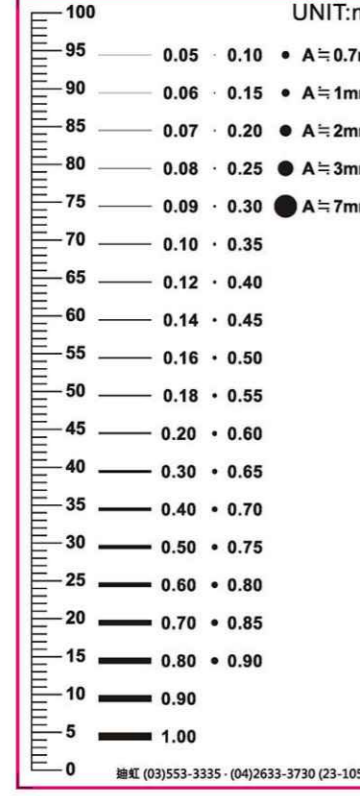

料號: 11-070701  
尺寸: 70x70mm

料號: 21-090551  
尺寸: 90x55mm

料號: 21-090552  
尺寸: 90x55mm

料號: 22-130501  
尺寸: 130x50mm

料號: 22-130502  
尺寸: 130x50mm

料號: 22-130503  
尺寸: 130x50mm

料號: 22-130504  
尺寸: 130x50mm

料號: 22-130505  
尺寸: 130x50mm

料號: 22-130506  
尺寸: 130x50mm

料號: 23-105501  
尺寸: 105x50mm

料號: 23-105502  
尺寸: 105x50mm

料號: 23-105503  
尺寸: 105x50mm

料號: 23-105504  
尺寸: 105x50mm

料號: 41-110751  
尺寸: 110x75mm

料號: 42-135751  
尺寸: 135x75mm

迪虹企業有限公司  
電話: (03) 553-3335  
傳真: (03) 656-3199

迪虹科技有限公司  
電話: (04) 2633-3730  
傳真: (04) 2633-3720

料號: 51-125801  
尺寸: 125x80mm

料號: 51-125802  
尺寸: 125x80mm

料號: 51-125803  
尺寸: 125x80mm

料號: 51-125804  
尺寸: 125x80mm

料號: 51-125805  
尺寸: 125x80mm

料號: 51-125806  
尺寸: 125x80mm

料號: 52-105001  
尺寸: 105x100mm

料號: 52-105002  
尺寸: 105x100mm

料號: 61-155751  
尺寸: 155x75mm

料號: 61-155752  
尺寸: 155x75mm

料號: 81-190501  
尺寸: 190x150mm

料號: 71-120201  
尺寸: 120x120mm

料號: 82-150301  
尺寸: 150x130mm